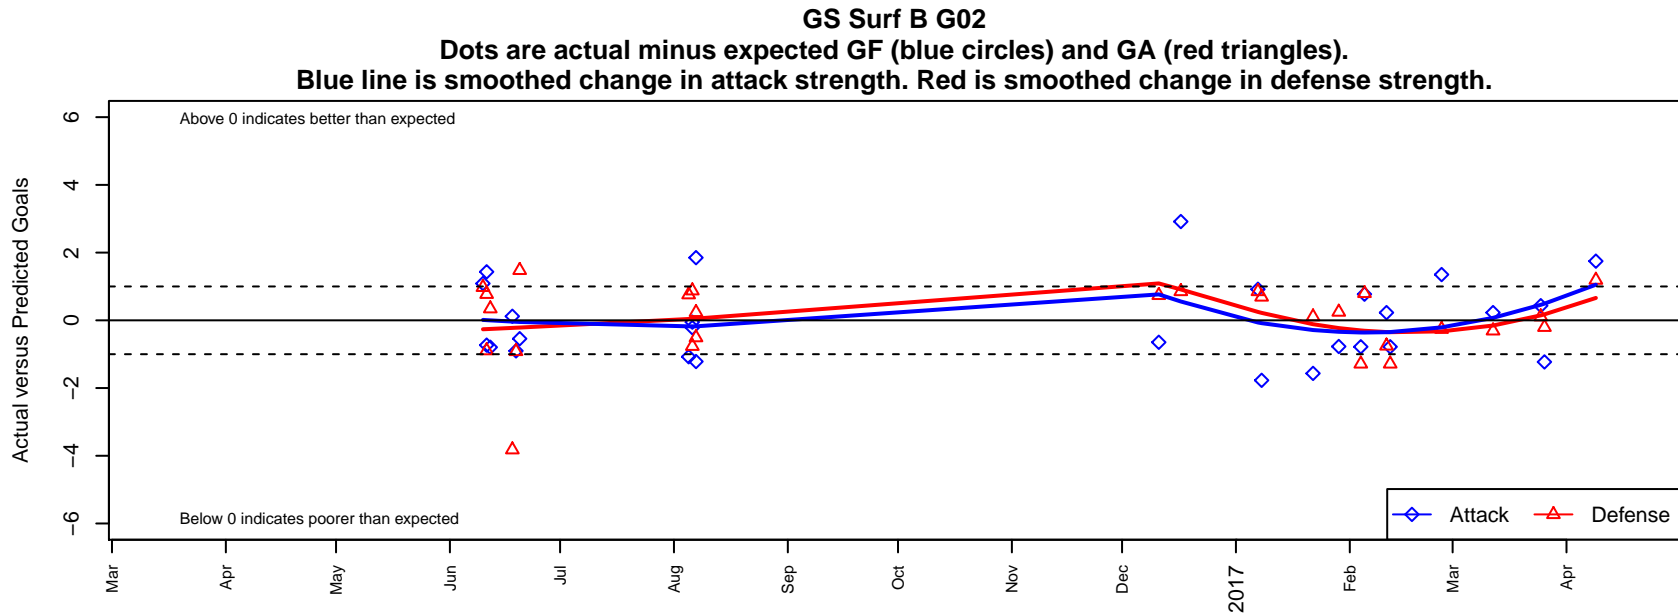

**attack and defense variance (black dot)
relative to other teams
and top 10 in region**

**attack and defense rating
relative to others at age
and all opponents in last 13 months**

**attack and defense rating
relative to others at age
and all opponents in last 13 months**

GS Surf B G02

Greater Seattle Surf
Bothel, WA
G02 total strength=1541
attack=14.61 defense=11.6
spr league = Win RCL G02 Div 2

alt names used:
GS Surf G02 B
Greater Seattle Surf SC G02 B
GREATER SEATTLE SURF GS SURF G02B (\
Greater Seattle Surf SC G02B
GS Surf G02 B
GS Surf G02 B

Venues played:
2016 Starfire Spring Classic GU15
2016 US Club Regionals 2002
2016 WA Rush Cup G02 Silver U15
2016 Win RCL G02 Div 2
2016 WYS Presidents Cup G02 Division 1