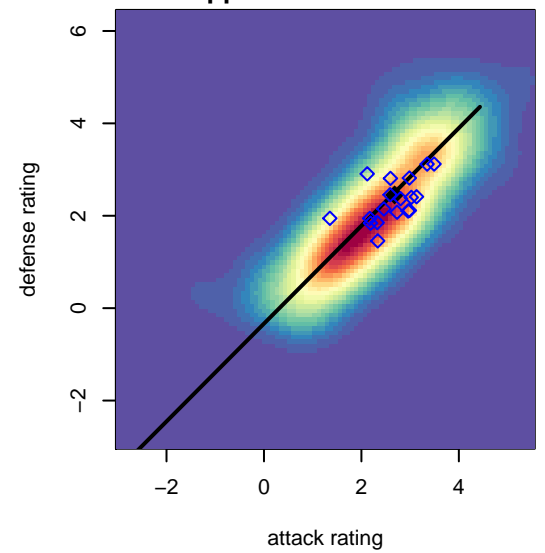

GS Surf B G02

Greater Seattle Surf
 Bothel, WA
 G02 total strength=1541
 attack=14.61 defense=11.6
 spr league = Win RCL G02 Div 2

alt names used:
 GS Surf G02 B
 Greater Seattle Surf SC G02 B
 GREATER SEATTLE SURF GS SURF G02B (\
 Greater Seattle Surf SC G02B
 GS Surf G02 B
 GS Surf G02 B

Venues played:
 2016 Starfire Spring Classic GU15
 2016 US Club Regionals 2002
 2016 WA Rush Cup G02 Silver U15
 2016 Win RCL G02 Div 2
 2016 WYS Presidents Cup G02 Division 1

**attack and defense variance (black dot)
relative to other teams
and top 10 in region**

**attack and defense rating
relative to others at age
and all opponents in last 13 months**

**attack and defense rating
relative to others at age
and all opponents in last 13 months**

Performance relative to 13 month average

Performance relative to 13 month average

Distribution of opponents
 Red = Lose zone, Blue = Win zone, Green = Even
 Black line separates win/lose zones

lot. A=Neither has attack advantage, B=Opponent has both attack and defense advantage, C=Opponent has both attack and defense disadvantage, D=Both have