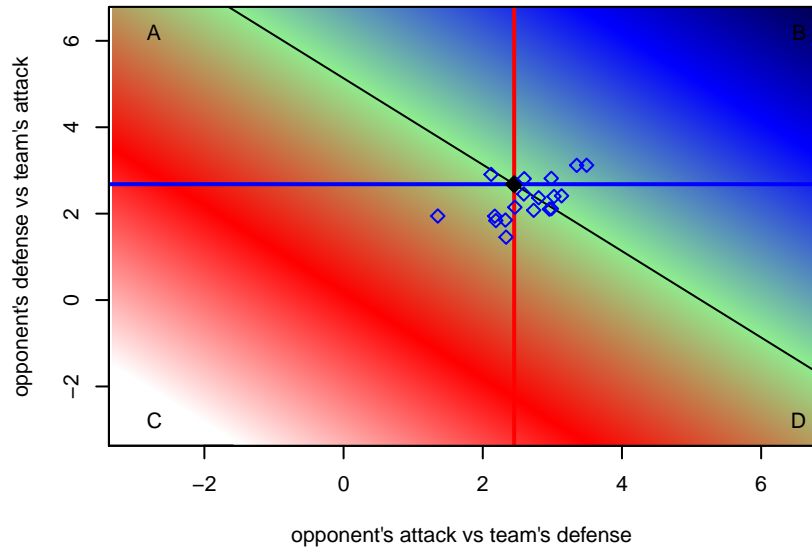

**attack and defense rating
relative to others at age
and all opponents in last 13 months**

**attack and defense rating
relative to others at age
and all opponents in last 13 months**

Performance relative to 13 month average

Performance relative to 13 month average

Distribution of opponents
 Red = Lose zone, Blue = Win zone, Green = Even
 Black line separates win/lose zones

lot. A=Neither has attack advantage, B=Opponent has both attack and defense advantage, C=Opponent has both attack and defense disadvantage, D=Both have